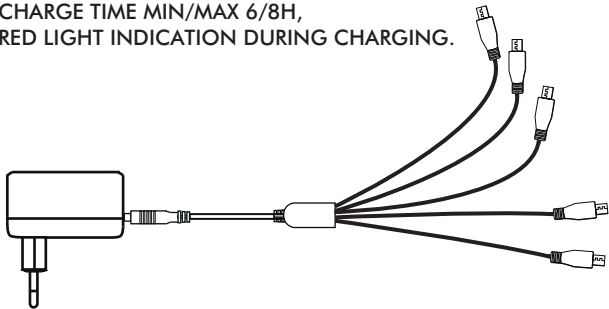

IM FOR 064-27/28/29

CHARGER FOR STAR TRADING DINER CANDLE

064-27, 064-28, 064-29

CHARGE TIME MIN/MAX 6/8H,

RED LIGHT INDICATION DURING CHARGING.

STAR[®]
TRADING

STAR STREET 1
512 50 SVENLJUNGA
SWEDEN

www.startrading.com